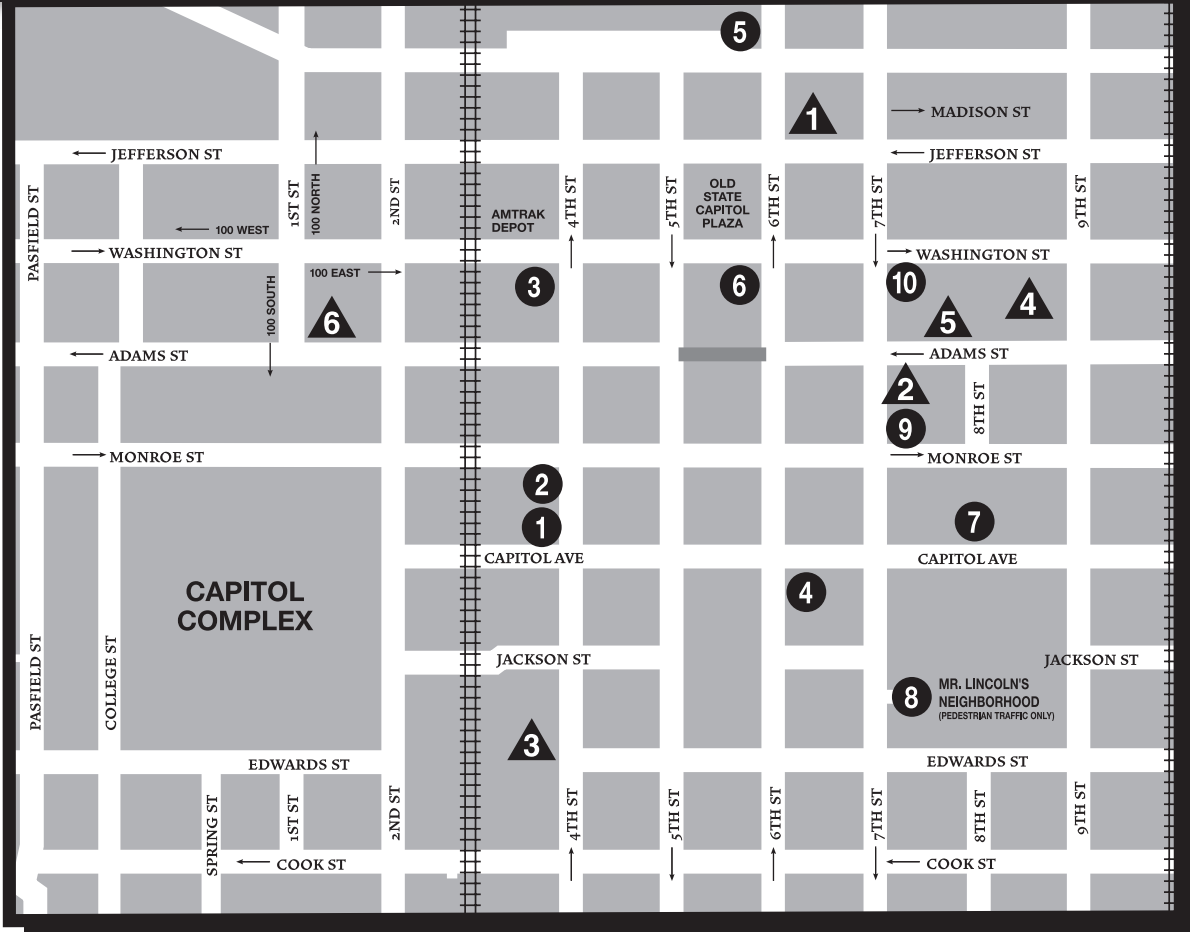

DOWNTOWN PARKING

Springfield
ILLINOIS

● PUBLIC PARKING GARAGES & LOTS

1. 4th & Capitol
2. 4th & Monroe
3. 4th & Washington
4. 6th & Capitol
5. 6th & Madison (Presidential Museum)
6. 6th St. between Washington & Adams (underground)
7. 7th & Capitol (under public library)
8. 7th St. between Edwards & Capitol
9. 7th & Monroe (Near Hilton Springfield Hotel)
10. 7th & Washington (Near PCCC and President Abraham Lincoln Hotel)

▲ SITES & HOTELS

1. Abraham Lincoln Presidential Museum
2. Hilton Springfield
3. Mansion View Inn & Suites
4. Prairie Capital Convention Center
5. President Abraham Lincoln Hotel & Conference Center
6. The State House Inn - A Clarion Collection Hotel